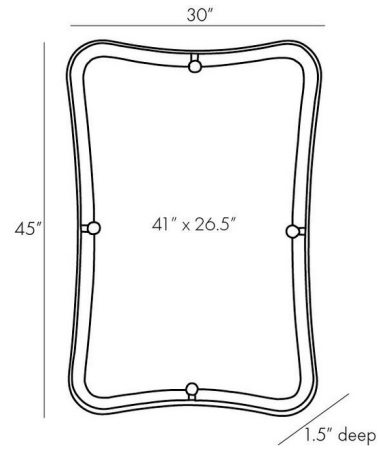

Lightology

lightology.com
866-954-4489
05-24-26

Project: _____

Company: _____

Location: _____ Fixture Type: _____

SPEC #: **AHM1079576**

Approved On: _____ Approved By: _____

Janey Hourglass Mirror By Arteriors Home

Description

The Janey Hourglass Mirror brings a clean chic look to your interior space. The iron frame is accented with Brass accents. Includes security cleats for hanging horizontally or vertically.

Shown in natural iron / mirror

Specifications

COLOR	Mirror
BODY FINISH	Natural Iron
WATTAGE	N/A
DIMMER	N/A
DIMENSIONS	30"W x 45"H x 1.5"D
BULB	N/A

CLICK TO VIEW PRODUCT

Notes: