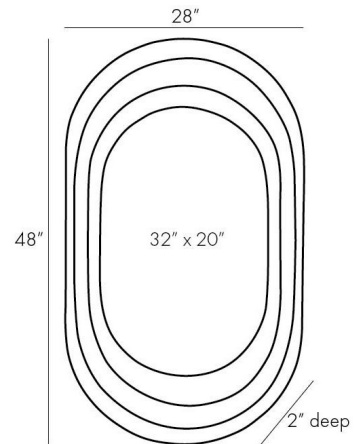

Lightology

lightology.com
866-954-4489
07-08-26

Project: _____

Company: _____

Location: _____ Fixture Type: _____

SPEC #: **AHM1079580**

Approved On: _____ Approved By: _____

Georgina Mirror By Arteriors Home

Description

The Georgina Mirror brings a clean classic look to your interior space. Includes security cleats for hanging horizontally or vertically.

Shown in antique brass / mirror

Specifications

COLOR Mirror
BODY FINISH Antique Brass
WATTAGE N/A
DIMMER N/A
DIMENSIONS 28"W x 48"H x 2"D
BULB N/A