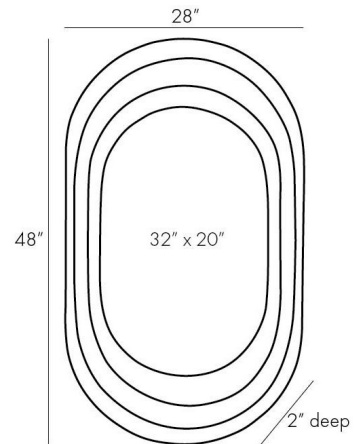

Lightology

lightology.com
866-954-4489
04-23-26

Project: _____

Company: _____

Location: _____ Fixture Type: _____

SPEC #: **AHM1079580**

Approved On: _____ Approved By: _____

Georgina Mirror By Arteriors Home

Description

The Georgina Mirror brings a clean classic look to your interior space. Includes security cleats for hanging horizontally or vertically.

Shown in antique brass / mirror

Specifications

COLOR	Mirror
BODY FINISH	Antique Brass
WATTAGE	N/A
DIMMER	N/A
DIMENSIONS	28"W x 48"H x 2"D
BULB	N/A