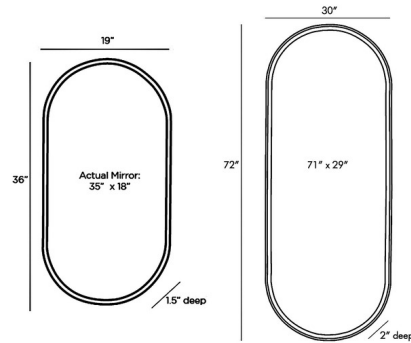

Lightology

lightology.com
866-954-4489
04-25-26

Project: _____

Company: _____

Location: _____ Fixture Type: _____

SPEC #: **AHM1079590**

Approved On: _____ Approved By: _____

Vaquero Mirror By Arteriors Home

Description

The Vaquero Mirror brings a bold simple look to your interior space. The oblong shape offers a full length view. Fitted multiple security cleats for hanging. May be hung horizontally or vertically.

Shown in vintage brass / mirror

Specifications

COLOR	Mirror
BODY FINISH	Vintage Brass
WATTAGE	N/A
DIMMER	N/A
DIMENSIONS	30"W x 72"H x 2"D
BULB	N/A

CLICK TO VIEW PRODUCT

Notes: