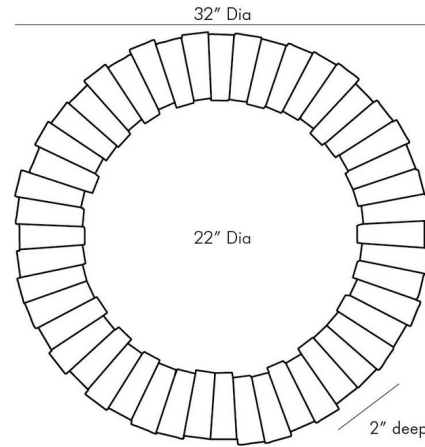

Lightology

lightology.com
866-954-4489
06-04-26

Project: _____
Company: _____
Location: _____ Fixture Type: _____
SPEC #: **AHM1079592**
Approved On: _____ Approved By: _____

Von-Webber Mirror By Arteriors Home

Description

The Von-Webber Mirror brings a bold grandeur to your interior space. The Alabaster tiled frame is accented with Brass tiles. Hung with security cleat hardware.

Shown in antique brass / mirror

Specifications

COLOR	Mirror
BODY FINISH	Antique Brass
WATTAGE	N/A
DIMMER	N/A
DIMENSIONS	2"W x 32"H x 2"D
BULB	N/A

CLICK TO VIEW PRODUCT

Notes: