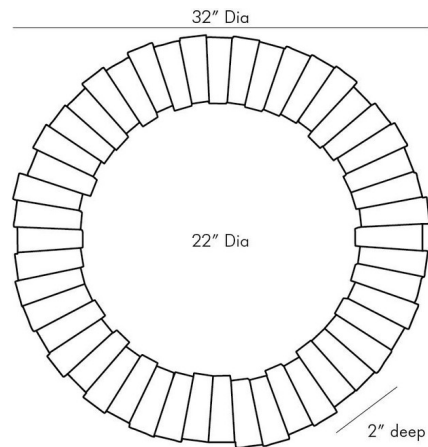

Lightology

lightology.com
866-954-4489
04-14-26

Project: _____

Company: _____

Location: _____ Fixture Type: _____

SPEC #: **AHM1079592**

Approved On: _____ Approved By: _____

Von-Webber Mirror

By Arteriors Home

Description

The Von-Webber Mirror brings a bold grandeur to your interior space. The Alabaster tiled frame is accented with Brass tiles. Hung with security cleat hardware.

Shown in antique brass / mirror

Specifications

COLOR	Mirror
BODY FINISH	Antique Brass
WATTAGE	N/A
DIMMER	N/A
DIMENSIONS	2"W x 32"H x 2"D
BULB	N/A

CLICK TO VIEW PRODUCT

Notes: