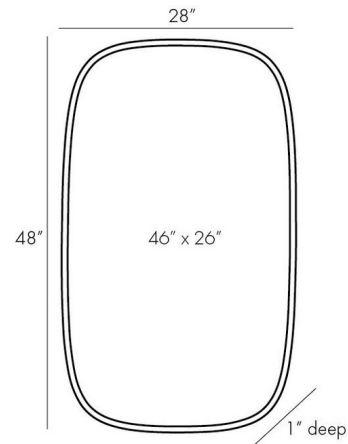

Lightology

lightology.com
866-954-4489
04-27-26

Project: _____

Company: _____

Location: _____ Fixture Type: _____

SPEC #: **AHM1079594**

Approved On: _____ Approved By: _____

Cut Oblong Mirror

By Arteriors Home

Description

The Cut Oblong Mirror brings a modern twist on a timeless piece. The wood frame surrounds the mirror that forms the traditional edge to resemble crystals. May be mounted horizontally or vertically.

Shown in black / mirror

Specifications

COLOR	Mirror
BODY FINISH	Black
WATTAGE	N/A
DIMMER	N/A
DIMENSIONS	28"W x 48"H x 1"D
BULB	N/A

CLICK TO VIEW PRODUCT

Notes: