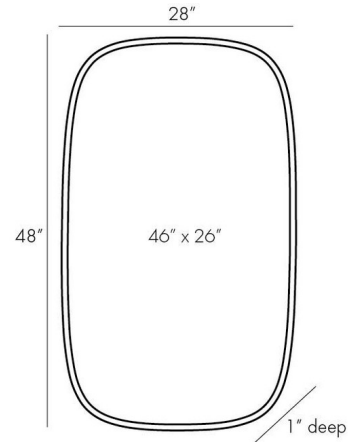

By Arteriors Home

Description

The Cut Oblong Mirror brings a modern twist on a timeless piece. The wood frame surrounds the mirror that forms the traditional edge to resemble crystals. May be mounted horizontally or vertically.

Shown in black / mirror

Specifications

COLOR	Mirror
BODY FINISH	Black
WATTAGE	N/A
DIMMER	N/A
DIMENSIONS	28"W x 48"H x 1"D
BULB	N/A

CLICK TO VIEW PRODUCT

Notes: