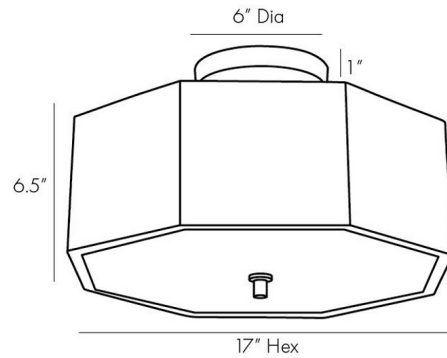

### Specifications

COLOR	White
BODY FINISH	Antique Brass
WATTAGE	50W
DIMMER	Standard 120V
DIMENSIONS	17"W x 6.5"H
BULB NOT INCLUDED	2 x B10/Candelabra (E12)/25W/120V Incandescent
OTHER BULB OPTIONS	2 x B10/Candelabra (E12)/120V LED