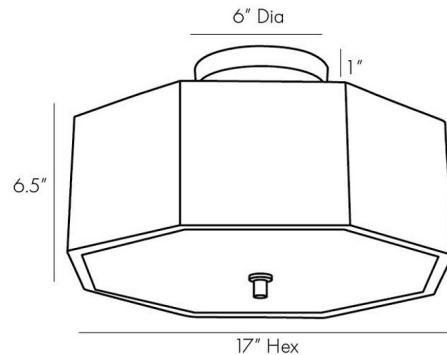

By Arteriors Home

Description

The Grespan Semi Flush Ceiling Light Fixture brings a geometric vibe to your interior space. The hexagonal iron frame is scored to add an extra detail, while the glass diffuser softens the light.

Shown in antique brass / white

Specifications

COLOR	White
BODY FINISH	Antique Brass
WATTAGE	50W
DIMMER	Standard 120V
DIMENSIONS	17"W x 6.5"H
BULB NOT INCLUDED	2 x B10/Candelabra (E12)/25W/120V Incandescent
OTHER BULB OPTIONS	2 x B10/Candelabra (E12)/120V LED