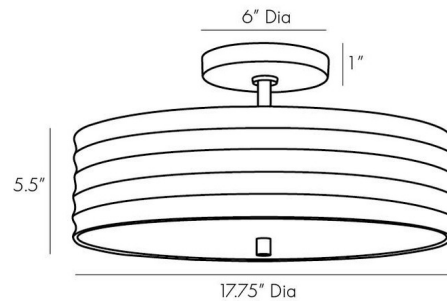

By Arteriors Home

Description

The Anna Semi Flush Ceiling Light Fixture echoes Hollywood Regency at it's finest. The classic ribbed drum shaped iron body is textured for extra glam, while the diffuser softens the light

Shown in antique brass / white

Specifications

COLOR	White
BODY FINISH	Antique Brass
WATTAGE	50W
DIMMER	Standard 120V
DIMENSIONS	17.75"W x 5.5"H
BULB NOT INCLUDED	2 x B10/Candelabra (E12)/25W/120V Incandescent
OTHER BULB OPTIONS	2 x B10/Candelabra (E12)/120V LED