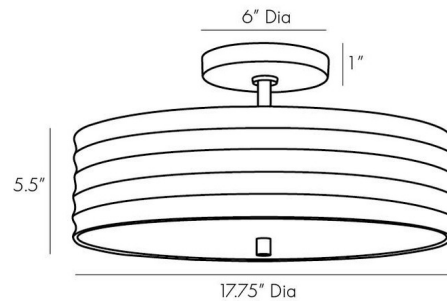

By Arteriors Home

Description

The Anna Semi Flush Ceiling Light Fixture echoes Hollywood Regency at it's finest. The classic ribbed drum shaped iron body is textured for extra glam, while the diffuser softens the light

Shown in antique brass / white

Specifications

| | |
|--------------------|--|
| COLOR | White |
| BODY FINISH | Antique Brass |
| WATTAGE | 50W |
| DIMMER | Standard 120V |
| DIMENSIONS | 17.75"W x 5.5"H |
| BULB NOT INCLUDED | 2 x B10/Candelabra (E12)/25W/120V Incandescent |
| OTHER BULB OPTIONS | 2 x B10/Candelabra (E12)/120V LED |