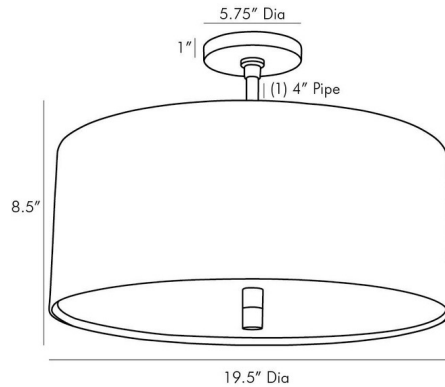

Description

The Tarbell Semi Flush Ceiling Light Fixture brings a clean bold look to your interior space. The drum shaped steel shade is complemented by an acrylic diffuser that emits a warm glow of light.

Shown in bronze / frosted

Specifications

COLOR	Frosted
BODY FINISH	Bronze
WATTAGE	120W
DIMMER	Standard 120V
DIMENSIONS	19.5"W x 14.5"H
BULB NOT INCLUDED	3 x B10/Candelabra (E12)/40W/120V Incandescent
OTHER BULB OPTIONS	3 x B10/Candelabra (E12)/120V LED