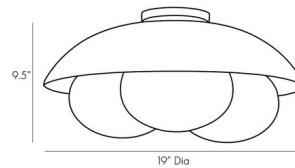

Shown in blackened steel / ivory

Specifications

COLOR Ivory
BODY FINISH Blackened Steel
WATTAGE 7W
DIMMER Standard 120V
DIMENSIONS 12.5"W x 7"H
BULB NOT INCLUDED 1 x A19/Medium (E26)/7W/120V LED
OTHER BULB OPTIONS A19/Medium (E26)/40W/120V Incandescent