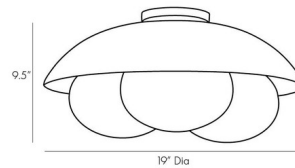

### Specifications

COLOR	Ivory
BODY FINISH	Blackened Steel
WATTAGE	7W
DIMMER	Standard 120V
DIMENSIONS	12.5"W x 7"H
BULB NOT INCLUDED	1 x A19/Medium (E26)/7W/120V LED
OTHER BULB OPTIONS	A19/Medium (E26)/40W/120V Incandescent