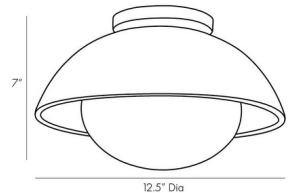

### Specifications

COLOR	Ivory
BODY FINISH	Blackened Steel
WATTAGE	7W
DIMMER	Standard 120V
DIMENSIONS	12.5"W x 7"H
BULB NOT INCLUDED	1 x A19/Medium (E26)/7W/120V LED
OTHER BULB OPTIONS	A19/Medium (E26)/40W/120V Incandescent