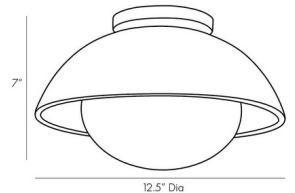

By Arteriors Home

Description

The Glaze Ceiling Flush Light adds a fresh, refined touch to your interior with its clean design. The crackled bowl-shaped shade pairs beautifully with globe diffusers, creating soft, warm shadows that gently illuminate the room.

Shown in blackened steel / ivory

Specifications

COLOR Ivory
BODY FINISH Blackened Steel
WATTAGE 7W
DIMMER Standard 120V
DIMENSIONS 12.5"W x 7"H
BULB NOT INCLUDED 1 x A19/Medium (E26)/7W/120V LED
OTHER BULB OPTIONS A19/Medium (E26)/40W/120V Incandescent