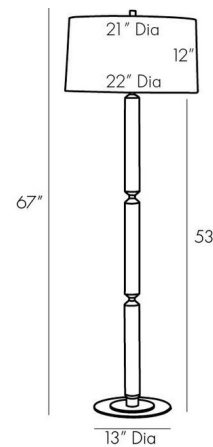

Description

The Gio Floor Lamp brings a clean simple look to your interior space. The slim crystal accented body is topped with a drum shaped linen shade. Three way switch is located on the lamp socket.

Specifications

COLOR Off White
BODY FINISH Clear
WATTAGE 150W
DIMMER N/A
DIMENSIONS 22"W x 67"H
BULB NOT INCLUDED 1 x A19 3-Way/Medium (E26)/150W/120V Incandescent
OTHER BULB OPTIONS 1 x A19 3-Way/Medium (E26)/120V LED

Technical Information

PRODUCT DIMENSIONS Cord: 144"

Shown in clear / off white

CLICK TO VIEW PRODUCT

Notes: