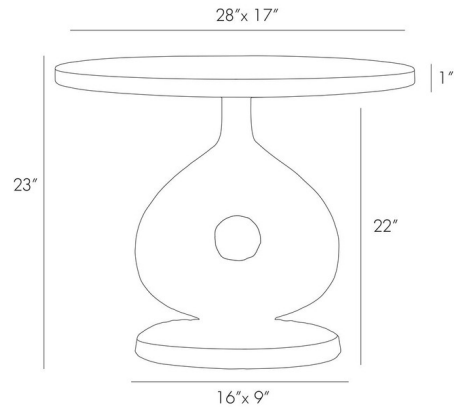

Lightology

lightology.com
866-954-4489
04-25-26

Project: _____

Company: _____

Location: _____ Fixture Type: _____

SPEC #: **AHM1079645**

Approved On: _____ Approved By: _____

Seth Side Table By Arteriors Home

Description

The Seth Side Table brings a unique look to your interior space. The bold textured cast aluminum base boasts a smooth table top.

Shown in bronze / antique brass

Specifications

COLOR	Antique Brass
BODY FINISH	Bronze
WATTAGE	N/A
DIMMER	N/A
DIMENSIONS	28"W x 23"H x 17"D
BULB	N/A