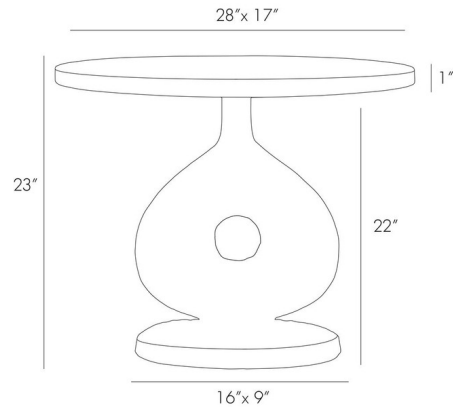

Lightology

lightology.com
866-954-4489
07-07-26

Project: _____

Company: _____

Location: _____ Fixture Type: _____

SPEC #: **AHM1079645**

Approved On: _____ Approved By: _____

Seth Side Table By Arteriors Home

Description

The Seth Side Table brings a unique look to your interior space. The bold textured cast aluminum base boasts a smooth table top.

Shown in bronze / antique brass

Specifications

COLOR	Antique Brass
BODY FINISH	Bronze
WATTAGE	N/A
DIMMER	N/A
DIMENSIONS	28"W x 23"H x 17"D
BULB	N/A