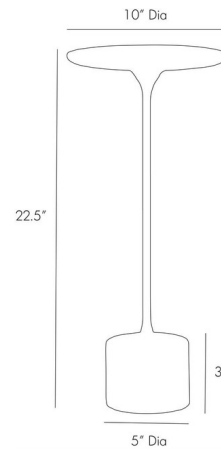

Lightology

lightology.com
866-954-4489
04-25-26

Project: _____

Company: _____

Location: _____ Fixture Type: _____

SPEC #: **AHM1079646**

Approved On: _____ Approved By: _____

Fitz Accent Table

By Arteriors Home

Description

The Fitz Accent Table takes the traditional drink table and gives it a modern look. The slim base iron body hold the table top.

Specifications

COLOR	N/A
BODY FINISH	N/A
WATTAGE	N/A
DIMMER	N/A
DIMENSIONS	10"W x 22.5"H
BULB	N/A