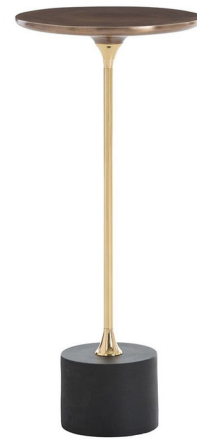

Lightology

lightology.com
866-954-4489
04-25-26

Project: _____

Company: _____

Location: _____ Fixture Type: _____

SPEC #: **AHM1079646**

Approved On: _____ Approved By: _____

Fitz Accent Table

By Arteriors Home

Description

The Fitz Accent Table takes the traditional drink table and gives it a modern look. The slim base iron body hold the table top.

Specifications

COLOR	N/A
BODY FINISH	N/A
WATTAGE	N/A
DIMMER	N/A
DIMENSIONS	10"W x 22.5"H
BULB	N/A