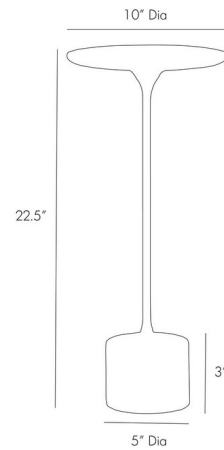

Lightology

lightology.com
866-954-4489
07-07-26

Project: _____

Company: _____

Location: _____ Fixture Type: _____

SPEC #: **AHM1079646**

Approved On: _____ Approved By: _____

Fitz Accent Table By Arteriors Home

Description

The Fitz Accent Table takes the traditional drink table and gives it a modern look. The slim base iron body hold the table top.

Specifications

COLOR	N/A
BODY FINISH	N/A
WATTAGE	N/A
DIMMER	N/A
DIMENSIONS	10"W x 22.5"H
BULB	N/A