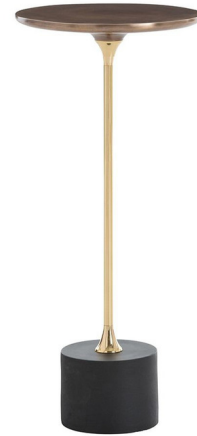

Lightology

lightology.com
866-954-4489
07-07-26

Project: _____

Company: _____

Location: _____ Fixture Type: _____

SPEC #: **AHM1079646**

Approved On: _____ Approved By: _____

Fitz Accent Table By Arteriors Home

Description

The Fitz Accent Table takes the traditional drink table and gives it a modern look. The slim base iron body hold the table top.

Specifications

COLOR	N/A
BODY FINISH	N/A
WATTAGE	N/A
DIMMER	N/A
DIMENSIONS	10"W x 22.5"H
BULB	N/A