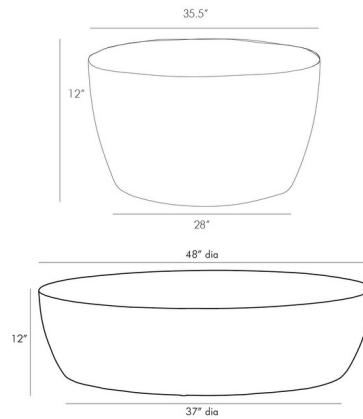

## Jacob Cocktail Table By Arteriors Home

### Description

The Jacob Cocktail Table has arrow wood slats that wrap upwards from the sides of the planked drum style frame. A rustic complement to a variety of decor styles. Available in two sizes.

### Specifications

COLOR	N/A
BODY FINISH	Tobacco
WATTAGE	N/A
DIMMER	N/A
DIMENSIONS	35.5"W x 12"H
BULB	N/A

CLICK TO VIEW PRODUCT

Notes: