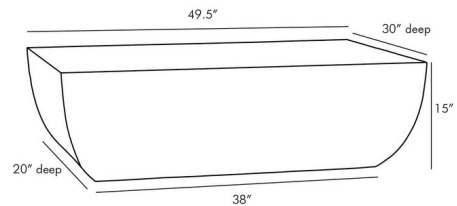

By Arteriors Home

Description

The Caroline Coffee Table brings an organic look to your interior space. Shaped to form an old boat and made from Brass.

Shown in antique brass

Specifications

COLOR	N/A
BODY FINISH	Antique Brass
WATTAGE	N/A
DIMMER	N/A
DIMENSIONS	49.5\"W x 15\"H x 30\"D
BULB	N/A