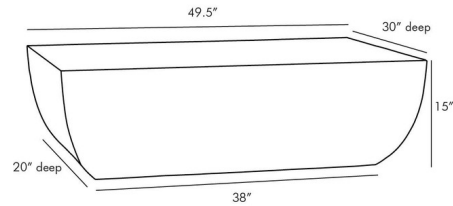

### Description

The Caroline Coffee Table brings an organic look to your interior space. Shaped to form an old boat and made from Brass.

Shown in antique brass

### Specifications

COLOR	N/A
BODY FINISH	Antique Brass
WATTAGE	N/A
DIMMER	N/A
DIMENSIONS	49.5"W x 15"H x 30"D
BULB	N/A

CLICK TO VIEW PRODUCT

Notes: