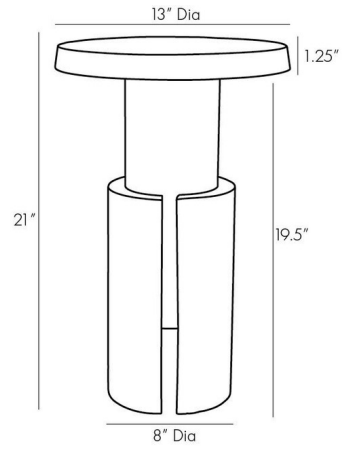

### Description

The Inara Accent Table adds a geometric vibe to your interior space. The two contrasting pieces seem to fit in to each other.

### Specifications

COLOR	N/A
BODY FINISH	N/A
WATTAGE	N/A
DIMMER	N/A
DIMENSIONS	13"W x 21"H
BULB	N/A

CLICK TO VIEW PRODUCT

Notes: