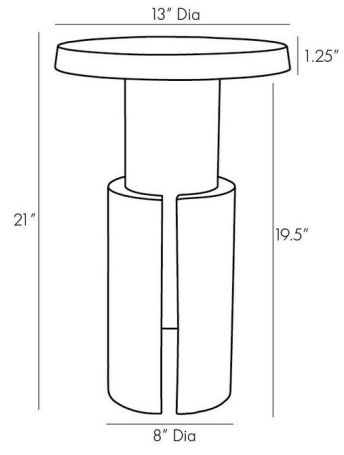

Lightology

lightology.com
866-954-4489
07-08-26

Project: _____

Company: _____

Location: _____ Fixture Type: _____

SPEC #: **AHM1079664**

Approved On: _____ Approved By: _____

Inara Accent Table

By Arteriors Home

Description

The Inara Accent Table adds a geometric vibe to your interior space. The two contrasting pieces seem to fit in to each other.

Specifications

COLOR	N/A
BODY FINISH	N/A
WATTAGE	N/A
DIMMER	N/A
DIMENSIONS	13"W x 21"H
BULB	N/A