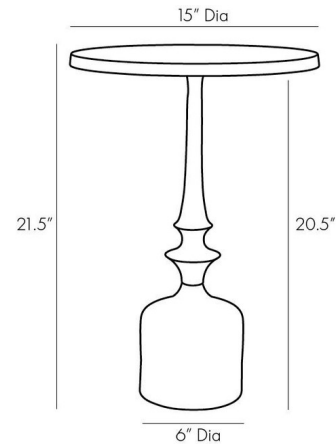

By Arteriors Home

Description

The Huntlee Accent Table brings a clean simple silhouette to your interior space. The cast aluminum construction is finished in Charcoal to blend in or stand out, depending on your area.

Specifications

COLOR	N/A
BODY FINISH	N/A
WATTAGE	N/A
DIMMER	N/A
DIMENSIONS	15"W x 21.5"H
BULB	N/A

CLICK TO VIEW PRODUCT

Notes: