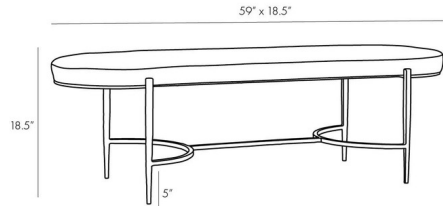

Lightology

lightology.com
866-954-4489
04-27-26

Project: _____

Company: _____

Location: _____ Fixture Type: _____

SPEC #: **AHM1079673**

Approved On: _____ Approved By: _____

Hanson Bench By Arteriors Home

Description

The Hanson Bench is both cavalier and contemporary, and will blend seamlessly into your interior space.

Shown in natural linen

Specifications

COLOR	Natural Linen
BODY FINISH	N/A
WATTAGE	N/A
DIMMER	N/A
DIMENSIONS	59\"W x 18.5\"H x 18.5\"D
BULB	N/A