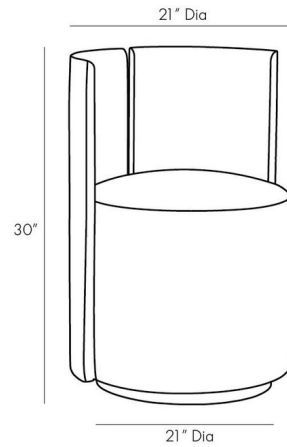

Lightology

lightology.com
866-954-4489
04-25-26

Project: _____

Company: _____

Location: _____ Fixture Type: _____

SPEC #: **AHM1079676**

Approved On: _____ Approved By: _____

Hoover Chair By Arteriors Home

Description

The Hoover Chair brings a daring aesthetic to your interior space. The stylish and sophisticated leather gently hugs you as you relax.

Shown in graphite leather

Specifications

| | |
|-------------|------------------|
| COLOR | N/A |
| BODY FINISH | Graphite Leather |
| WATTAGE | N/A |
| DIMMER | N/A |
| DIMENSIONS | 21"W x 30"H |
| BULB | N/A |