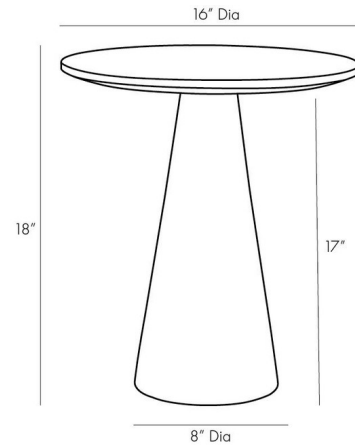

Lightology

lightology.com
866-954-4489
06-16-26

Project: _____

Company: _____

Location: _____ Fixture Type: _____

SPEC #: **AHM1079682**

Approved On: _____ Approved By: _____

Icarius Accent Table

By Arteriors Home

Description

The Icarius Accent Table brings an exotic elegance to your interior space. The marbled body goes from Green to Amber hues. The marbling will vary from piece to piece.

Specifications

COLOR	N/A
BODY FINISH	N/A
WATTAGE	N/A
DIMMER	N/A
DIMENSIONS	16"W x 18"H
BULB	N/A

CLICK TO VIEW PRODUCT

Notes: