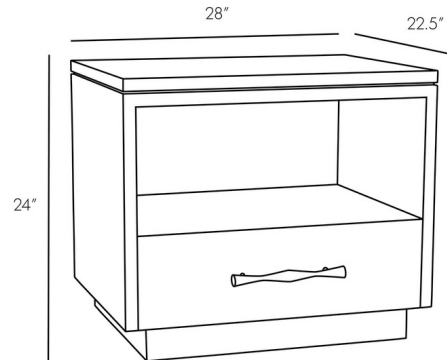

By Arteriors Home

Description

The Mallory Side Table offers a simple, yet versatile look that will be greatly utilized in any space its placed, crafted from a solid Oak. Featuring an open shelf and a drawer complete with a signature aged Brass pull.

Shown in ebony

Specifications

COLOR	N/A
BODY FINISH	Ebony
WATTAGE	N/A
DIMMER	N/A
DIMENSIONS	28"W x 24"H x 22.5"D
BULB	N/A

CLICK TO VIEW PRODUCT

Notes: