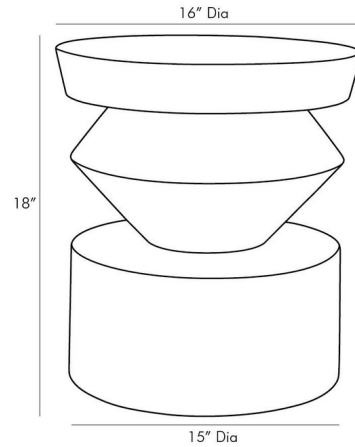

### Specifications

COLOR	N/A
BODY FINISH	Peacock
WATTAGE	N/A
DIMMER	N/A
DIMENSIONS	16"W x 18"H
BULB	N/A

CLICK TO VIEW PRODUCT

Notes: