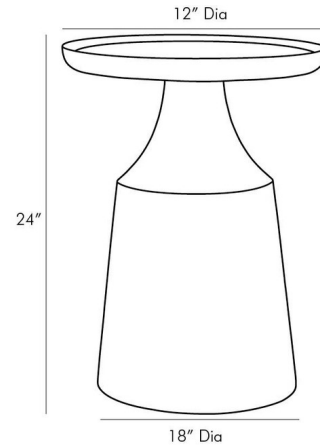

Lightology

lightology.com
866-954-4489
06-29-26

Project: _____

Company: _____

Location: _____ Fixture Type: _____

SPEC #: **AHM1079688**

Approved On: _____ Approved By: _____

Turin End Table By Arteriors Home

Description

The Turin Side Table is both decorative and functional. The lacquered fiberglass body blends well into virtually any style. The bell shaped base is topped with a circular top.

Shown in blue

Specifications

COLOR	N/A
BODY FINISH	Blue
WATTAGE	N/A
DIMMER	N/A
DIMENSIONS	18"W x 24"H
BULB	N/A

CLICK TO VIEW PRODUCT

Notes: