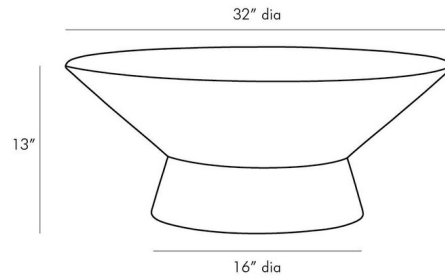

Lightology

lightology.com
866-954-4489
09-18-25

Project: _____

Company: _____

Location: _____ Fixture Type: _____

SPEC #: **AHM1079690**

Approved On: _____ Approved By: _____

Beckham Cocktail Table

By Arteriors Home

Description

The Beckham Cocktail Table brings a clean architectural look to your interior space. The bold concrete body adds a sculpted silhouette to your room.

Specifications

COLOR	N/A
BODY FINISH	N/A
WATTAGE	N/A
DIMMER	N/A
DIMENSIONS	32"W x 13"H
BULB	N/A