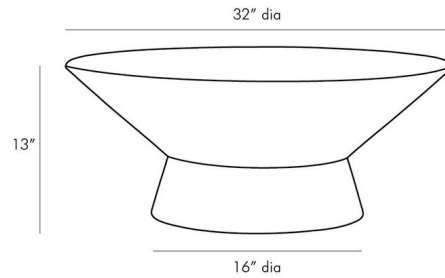

### Specifications

COLOR	N/A
BODY FINISH	N/A
WATTAGE	N/A
DIMMER	N/A
DIMENSIONS	32"W x 13"H
BULB	N/A

CLICK TO VIEW PRODUCT

Notes: