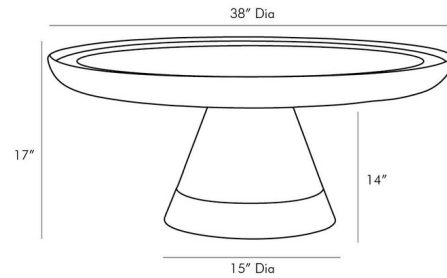

Lightology

lightology.com
866-954-4489
05-23-26

Project: _____

Company: _____

Location: _____ Fixture Type: _____

SPEC #: **AHM1079693**

Approved On: _____ Approved By: _____

Violi Cocktail Table By Arteriors Home

Description

The Violi Cocktail Table brings a compelling design to your space. The artisan technique adds a classic feel to your room.

Specifications

COLOR	N/A
BODY FINISH	N/A
WATTAGE	N/A
DIMMER	N/A
DIMENSIONS	38"W x 16"H
BULB	N/A