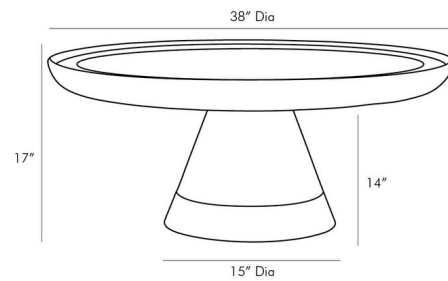

Lightology

lightology.com
866-954-4489
07-08-26

Project: _____

Company: _____

Location: _____ Fixture Type: _____

SPEC #: **AHM1079693**

Approved On: _____ Approved By: _____

Violi Cocktail Table

By Arteriors Home

Description

The Violi Cocktail Table brings a compelling design to your space. The artisan technique adds a classic feel to your room.

Specifications

COLOR	N/A
BODY FINISH	N/A
WATTAGE	N/A
DIMMER	N/A
DIMENSIONS	38\"W x 16\"H
BULB	N/A