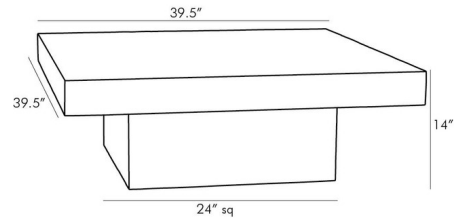

By Arteriors Home

Description

The Campbell Cocktail Table brings an outdoor feel to your interior space. Blackened wood is sandblasted for a perfect rustic look.

Specifications

COLOR	N/A
BODY FINISH	N/A
WATTAGE	N/A
DIMMER	N/A
DIMENSIONS	39.5"W x 14"H x 39.5"D
BULB	N/A