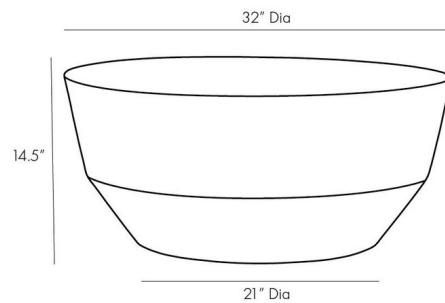

By Arteriors Home

Description

The Godwin Cocktail Table is a functional piece of art, perfect in almost any space. Made of lightweight concrete with a faux marble finish.

Specifications

COLOR	N/A
BODY FINISH	N/A
WATTAGE	N/A
DIMMER	N/A
DIMENSIONS	32"W x 14.5"H
BULB	N/A