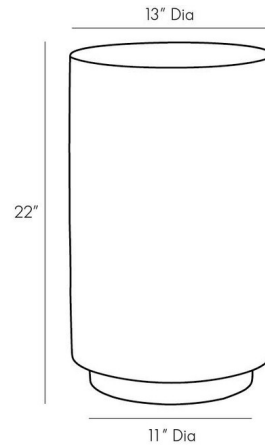

Lightology

lightology.com
866-954-4489
04-25-26

Project: _____

Company: _____

Location: _____ Fixture Type: _____

SPEC #: **AHM1079705**

Approved On: _____ Approved By: _____

Herbie Accent Table

By Arteriors Home

Description

The Herbie Accent Table brings an organic feel to your interior space. The faux marble finish on this lightweight concrete piece will blend seamlessly into your room.

Specifications

COLOR	N/A
BODY FINISH	N/A
WATTAGE	N/A
DIMMER	N/A
DIMENSIONS	13"W x 22"H
BULB	N/A

CLICK TO VIEW PRODUCT

Notes: