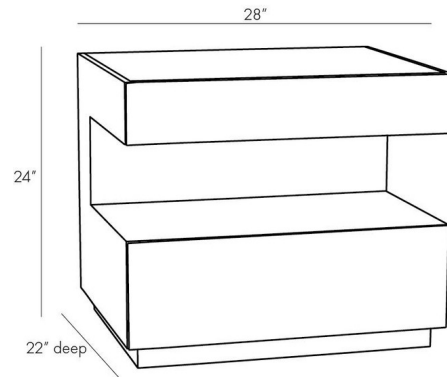

By Arteriors Home

Description

The Geron End Table brings a modular concept to your interior space. The satin walnut on oak veneer adds a masculine look to your room. Features a drawer to hold all your necessities.

Specifications

COLOR	N/A
BODY FINISH	N/A
WATTAGE	N/A
DIMMER	N/A
DIMENSIONS	28"W x 24"H x 22"D
BULB	N/A

CLICK TO VIEW PRODUCT

Notes: