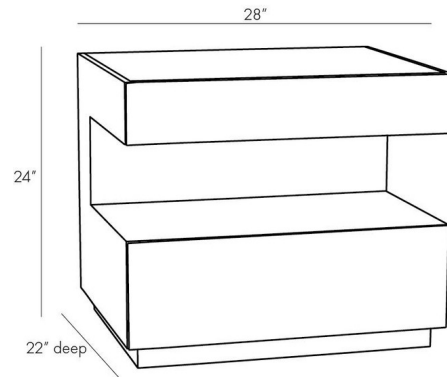

### Description

The Geron End Table brings a modular concept to your interior space. The satin walnut on oak veneer adds a masculine look to your room. Features a drawer to hold all your necessities.

### Specifications

COLOR	N/A
BODY FINISH	N/A
WATTAGE	N/A
DIMMER	N/A
DIMENSIONS	28"W x 24"H x 22"D
BULB	N/A

CLICK TO VIEW PRODUCT

Notes: