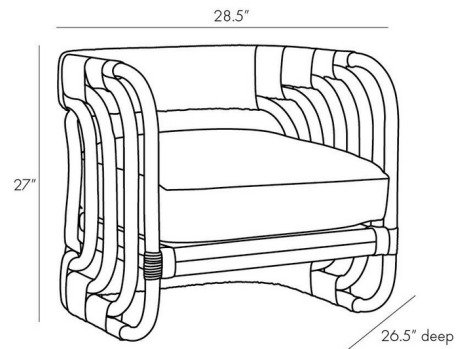

Specifications

COLOR	Mink Leather
BODY FINISH	Pale Grey Rattan
WATTAGE	N/A
DIMMER	N/A
DIMENSIONS	28.5\"W x 27\"H x 26.5\"D
BULB	N/A

CLICK TO VIEW PRODUCT

Notes: