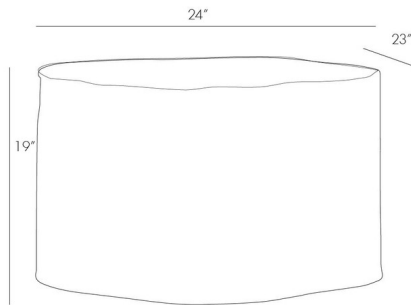

Lightology

lightology.com
866-954-4489
04-25-26

Project: _____

Company: _____

Location: _____ Fixture Type: _____

SPEC #: **AHM1079718**

Approved On: _____ Approved By: _____

Lowry Side Table By Arteriors Home

Description

The Lowry Side Table brings an organic look to your interior space. Can be used as a planter if turned upside down.

Shown in antique brass

Specifications

COLOR	N/A
BODY FINISH	Antique Brass
WATTAGE	N/A
DIMMER	N/A
DIMENSIONS	24"W x 19"H x 23"D
BULB	N/A