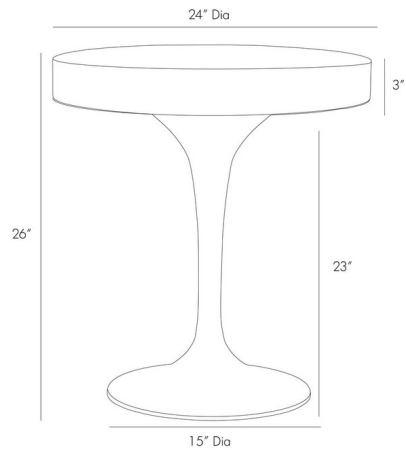

## Daryl Side Table

By Arteriors Home

### Description

The Daryl Side Table brings a compelling design to your space. The artisan technique adds a classic feel to your room.

Shown in black / brass

### Specifications

COLOR	Brass
BODY FINISH	Black
WATTAGE	N/A
DIMMER	N/A
DIMENSIONS	24"W x 26"H
BULB	N/A

CLICK TO VIEW PRODUCT

Notes: