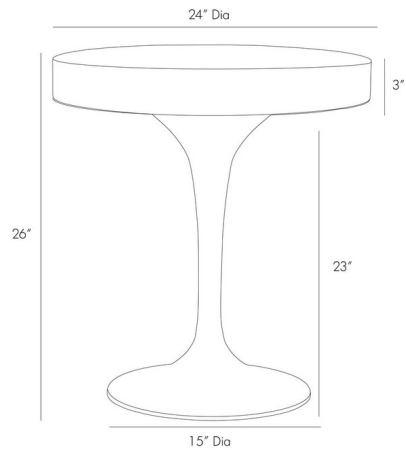

By Arteriors Home

Description

The Daryl Side Table brings a compelling design to your space. The artisan technique adds a classic feel to your room.

Shown in black / brass

Specifications

COLOR	Brass
BODY FINISH	Black
WATTAGE	N/A
DIMMER	N/A
DIMENSIONS	24"W x 26"H
BULB	N/A