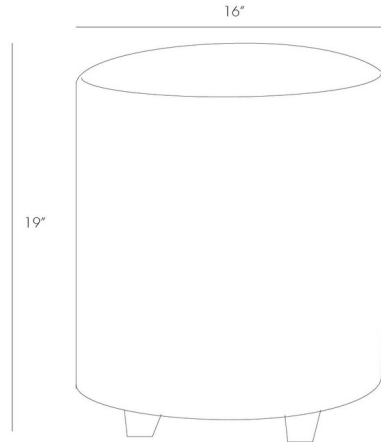

Specifications

COLOR	White Hide Leather
BODY FINISH	Dark Walnut
WATTAGE	N/A
DIMMER	N/A
DIMENSIONS	16"W x 19"H
BULB	N/A

CLICK TO VIEW PRODUCT

Notes: