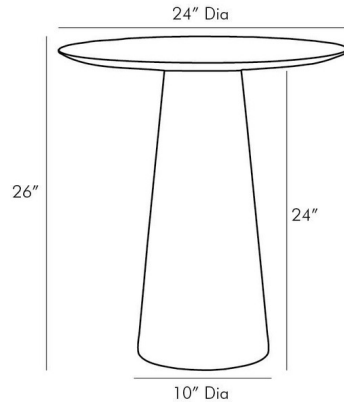

Lightology

lightology.com
866-954-4489
04-25-26

Project: _____

Company: _____

Location: _____ Fixture Type: _____

SPEC #: **AHM1079730**

Approved On: _____ Approved By: _____

Theodore Side Table

By Arteriors Home

Description

The Theodore Side Table brings a clean lined silhouette to your space. The marble top is complemented by a wood base.

Shown in ebony

Specifications

COLOR	N/A
BODY FINISH	Ebony
WATTAGE	N/A
DIMMER	N/A
DIMENSIONS	24"W x 26"H
BULB	N/A