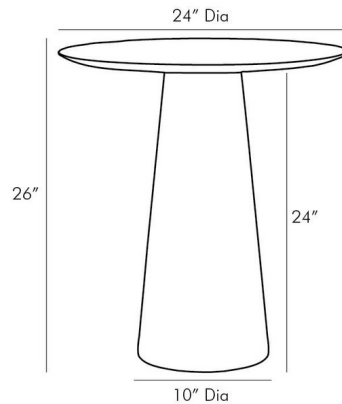

## Theodore Side Table

By Arteriors Home

### Description

The Theodore Side Table brings a clean lined silhouette to your space. The marble top is complemented by a wood base.

Shown in ebony

### Specifications

COLOR	N/A
BODY FINISH	Ebony
WATTAGE	N/A
DIMMER	N/A
DIMENSIONS	24"W x 26"H
BULB	N/A

CLICK TO VIEW PRODUCT

Notes: