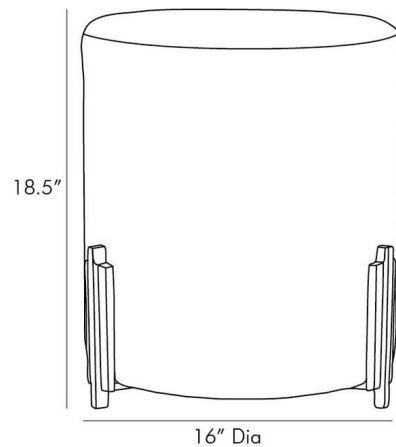

Specifications

COLOR Sterling Velvet
BODY FINISH Polished Brass
WATTAGE N/A
DIMMER N/A
DIMENSIONS 16"W x 18.5"H
BULB N/A

CLICK TO VIEW PRODUCT

Notes: