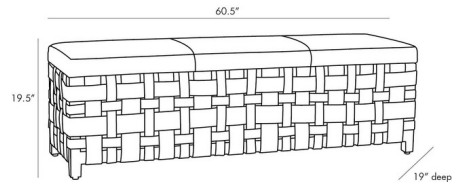

## Elis Bench

By Arteriors Home

### Description

The Elis Bench brings a clean equestrian look to your interior space. This piece, with its woven look, brings both form and function to your room.

Shown in white hide

### Specifications

COLOR	N/A
BODY FINISH	White Hide
WATTAGE	N/A
DIMMER	N/A
DIMENSIONS	60.5"W x 19.5"H x 19"D
BULB	N/A

CLICK TO VIEW PRODUCT

Notes: