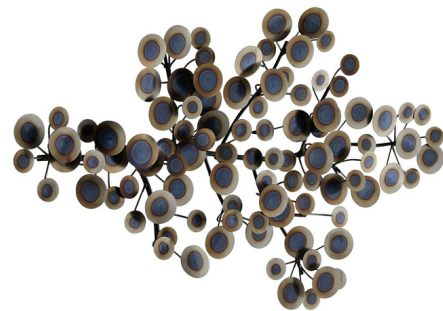

Lightology

lightology.com
866-954-4489
04-25-26

Project: _____

Company: _____

Location: _____ Fixture Type: _____

SPEC #: **AHM1079745**

Approved On: _____ Approved By: _____

Rizzo Wall Sculpture

By Arteriors Home

Description

The Rizzo Wall Sculpture brings a decorative look to your interior space. Each disc is hand burnt to create unique colorations. Stand alone or group together for your own unique look. May be hung horizontally or vertically.

Shown in iron

Specifications

COLOR	N/A
BODY FINISH	Iron
WATTAGE	N/A
DIMMER	N/A
DIMENSIONS	35.5"W x 24"H x 4"D
BULB	N/A

CLICK TO VIEW PRODUCT

Notes: