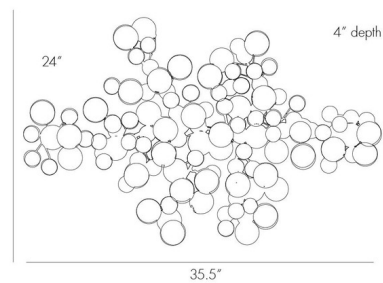

By Arteriors Home

Description

The Rizzo Wall Sculpture brings a decorative look to your interior space. Each disc is hand burnt to create unique colorations. Stand alone or group together for your own unique look. May be hung horizontally or vertically.

Shown in iron

Specifications

COLOR	N/A
BODY FINISH	Iron
WATTAGE	N/A
DIMMER	N/A
DIMENSIONS	35.5"W x 24"H x 4"D
BULB	N/A

CLICK TO VIEW PRODUCT

Notes: