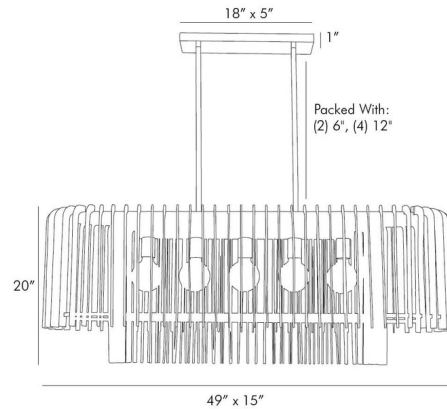

Specifications

COLOR Dark Wood
BODY FINISH Antique Brass
WATTAGE 300W
DIMMER Standard 120V
DIMENSIONS 49"W x 17"H x 15"D
BULB NOT INCLUDED 5 x G25/Medium (E26)/60W/120V Incandescent
OTHER BULB OPTIONS 5 x G25/Medium (E26)/120V LED

Technical Information

PRODUCT DIMENSIONS Downrods: Two 6" and Four 12" Included

CLICK TO VIEW PRODUCT

Notes: