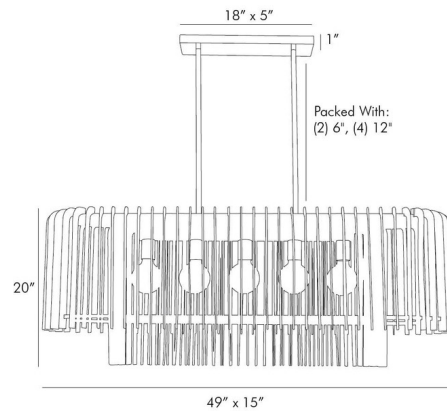

Specifications

COLOR Dark Wood
BODY FINISH Antique Brass
WATTAGE 300W
DIMMER Standard 120V
DIMENSIONS 49"W x 17"H x 15"D
BULB NOT INCLUDED 5 x G25/Medium (E26)/60W/120V Incandescent
OTHER BULB OPTIONS 5 x G25/Medium (E26)/120V LED

Technical Information

PRODUCT DIMENSIONS Downrods: Two 6" and Four 12" Included

CLICK TO VIEW PRODUCT

Notes: