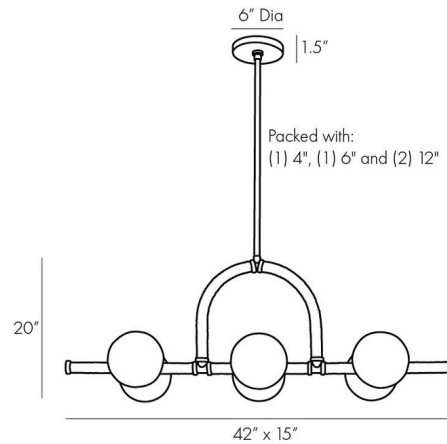

Specifications

COLOR Opal
BODY FINISH Heritage Brass
WATTAGE 150W
DIMMER Standard 120V
DIMENSIONS 42"L x 15"W x 20"H
BULB NOT INCLUDED 6 x B10/Candelabra (E12)/25W/120V Incandescent
OTHER BULB OPTIONS 6 x B10/Candelabra (E12)/120V LED

Technical Information

PRODUCT DIMENSIONS Downrods: One 4", One 6" and Two 12" Included

Shown in heritage brass / opal

CLICK TO VIEW PRODUCT

Notes: