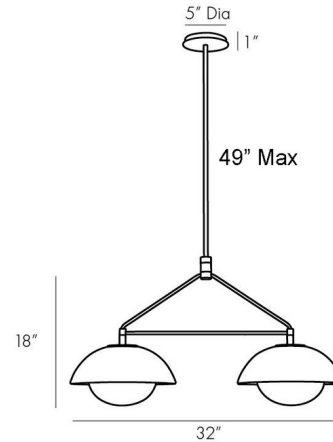

### Specifications

COLOR . . . . . Ivory  
BODY FINISH . . . . . Blackened Steel  
WATTAGE . . . . . 80W  
DIMMER . . . . . Standard 120V  
DIMENSIONS . . . . . 32"L x 12"W x 25"H  
BULB NOT INCLUDED . . . . . 2 x A19/Medium (E26)/40W/120V Incandescent  
OTHER BULB OPTIONS . . . . . 2 x A19/Medium (E26)/120V LED

### Technical Information

PRODUCT DIMENSIONS . . . . . Downrods: Two 26" Included

Shown in blackened steel / ivory

CLICK TO VIEW PRODUCT

Notes: