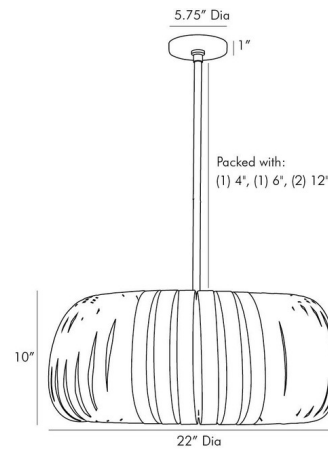

Specifications

COLOR Blue
BODY FINISH Antique Brass
WATTAGE 100W
DIMMER Standard 120V
DIMENSIONS 22"W x 10"H
BULB NOT INCLUDED 1 x A19/Medium (E26)/100W/120V Incandescent
OTHER BULB OPTIONS 1 x A19/Medium (E26)/120V LED

Technical Information

PRODUCT DIMENSIONS Downrods: One 4", One 6" and Two 12" Included

Shown in antique brass / blue

CLICK TO VIEW PRODUCT

Notes: