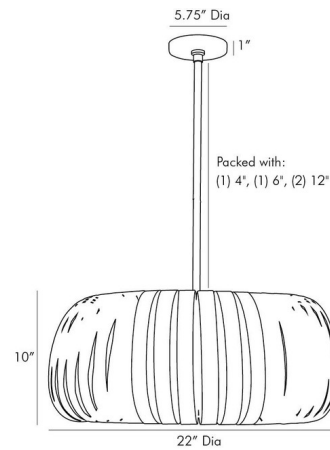

Specifications

COLOR Blue
BODY FINISH Antique Brass
WATTAGE 100W
DIMMER Standard 120V
DIMENSIONS 22"W x 10"H
BULB NOT INCLUDED 1 x A19/Medium (E26)/100W/120V Incandescent
OTHER BULB OPTIONS 1 x A19/Medium (E26)/120V LED

Technical Information

PRODUCT DIMENSIONS Downrods: One 4", One 6" and Two 12" Included

Shown in antique brass / blue

CLICK TO VIEW PRODUCT

Notes: