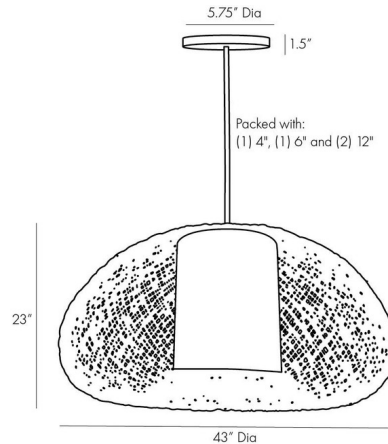

Description

The Ingrid Pendant creates a perfect outdoor look for your interior space. The thick strips of rattan are woven around a frame that wraps around the linen diffuser.

Specifications

COLOR	Rattan
BODY FINISH	Antique Brass
WATTAGE	100W
DIMMER	Standard 120V
DIMENSIONS	43"W x 23"H
BULB NOT INCLUDED	1 x A19/Medium (E26)/100W/120V Incandescent
OTHER BULB OPTIONS	1 x A19/Medium (E26)/120V LED

Technical Information

PRODUCT DIMENSIONS Downrods: One 4", One 6" and Two 12" Included

Notes:

Shown in antique brass / rattan

CLICK TO VIEW PRODUCT