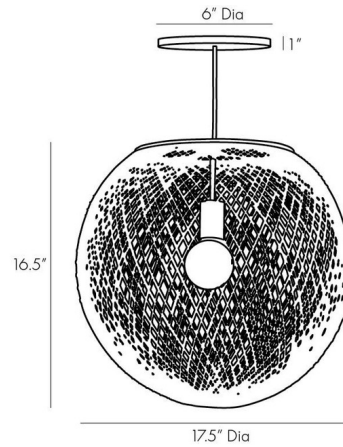

### Description

The Indiana Pendant creates a perfect outdoor look for your interior space. The pencil thin rattan is woven around the frame into a perfect sphere.

### Specifications

COLOR	Rattan
BODY FINISH	Antique Brass
WATTAGE	60W
DIMMER	Standard 120V
DIMENSIONS	17.5"W x 16.5"H
BULB NOT INCLUDED	1 x G40/Medium (E26)/60W/120V Incandescent
OTHER BULB OPTIONS	1 x G40/Medium (E26)/120V LED

### Technical Information

PRODUCT DIMENSIONS	Adjustable Cable Length: 120"
--------------------	-------------------------------

Shown in antique brass / rattan

CLICK TO VIEW PRODUCT

Notes: