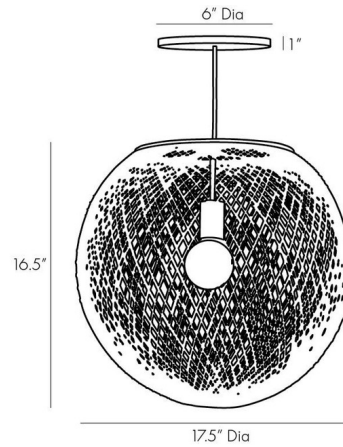

CLICK TO VIEW PRODUCT

Notes: