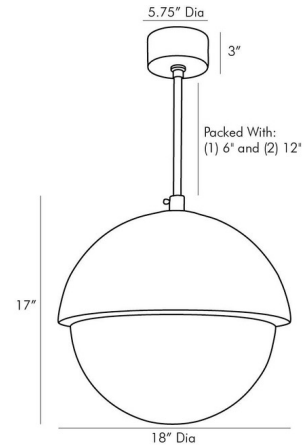

Specifications

COLOR	Opal
BODY FINISH	Bronze
WATTAGE	180W
DIMMER	Standard 120V
DIMENSIONS	18"W x 21"H
BULB NOT INCLUDED	3 x B10/Candelabra (E12)/60W/120V Incandescent
OTHER BULB OPTIONS	3 x B10/Candelabra (E12)/120V LED

Technical Information

PRODUCT DIMENSIONS Downrods: One 6" and Two 12" Included

CLICK TO VIEW PRODUCT

Notes: