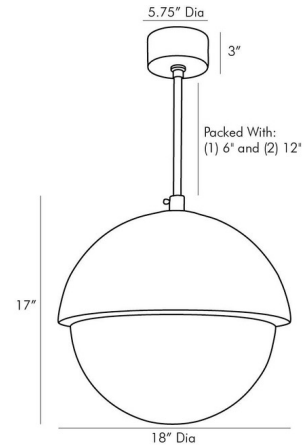

Description

The Underwood Pendant brings a midcentury modern look to your interior space. The clean lines and organic curves add a free flowing statement to your room.

Shown in bronze / opal

Specifications

COLOR	Opal
BODY FINISH	Bronze
WATTAGE	180W
DIMMER	Standard 120V
DIMENSIONS	18"W x 21"H
BULB NOT INCLUDED	3 x B10/Candelabra (E12)/60W/120V Incandescent
OTHER BULB OPTIONS	3 x B10/Candelabra (E12)/120V LED

Technical Information

PRODUCT DIMENSIONS Downrods: One 6" and Two 12" Included

CLICK TO VIEW PRODUCT

Notes: