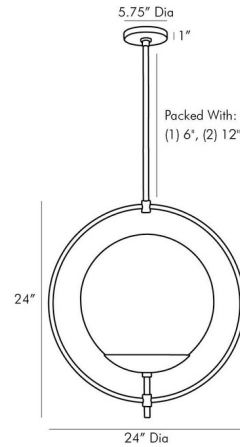

CLICK TO VIEW PRODUCT

Notes: