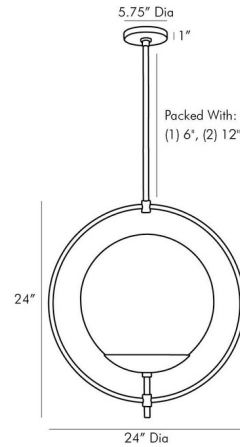

### Specifications

COLOR . . . . . Opal  
BODY FINISH . . . . . Pale Brass  
WATTAGE . . . . . 60W  
DIMMER . . . . . Standard 120V  
DIMENSIONS . . . . . 24"W x 24"H  
BULB NOT INCLUDED . . . . . 1 x A19/Medium (E26)/60W/120V Incandescent  
OTHER BULB OPTIONS . . . . . 1 x A19/Medium (E26)/120V LED

### Technical Information

PRODUCT DIMENSIONS . . . . . Downrods: One 6" and Two 12" Included

Shown in pale brass / opal

CLICK TO VIEW PRODUCT

Notes: