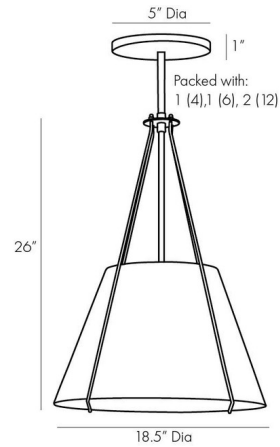

Description

The Heloise Pendant finds the happy balance between modern and traditional. The linen cone shaped shade seems to be held by steel bars, that adds an architectural appeal to your room.

Shown in antique brass / white linen

Specifications

COLOR White Linen
BODY FINISH Antique Brass
WATTAGE 100W
DIMMER Standard 120V
DIMENSIONS 18.5"W x 26"H
BULB NOT INCLUDED 1 x A19/Medium (E26)/100W/120V Incandescent
OTHER BULB OPTIONS 1 x A19/Medium (E26)/120V LED

Technical Information

PRODUCT DIMENSIONS Downrods: One 4", One 6" and Two 12" Included

CLICK TO VIEW PRODUCT

Notes: