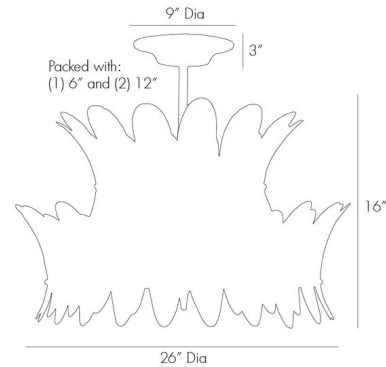

By Arteriors Home

Description

The Analise Chandelier brings an elegance to your interior space with its arrangement of gently curved plates with leaf a leaf motif. Can be bold or feminine, depending on your room.

Shown in vintage brass

Specifications

COLOR	N/A
BODY FINISH	Vintage Brass
WATTAGE	200W
DIMMER	Standard 120V
DIMENSIONS	26"W x 16"H
BULB NOT INCLUDED	8 x B10/Candelabra (E12)/25W/120V Incandescent
OTHER BULB OPTIONS	8 x B10/Candelabra (E12)/120V LED

Technical Information

PRODUCT DIMENSIONS Downrods: One 6" and Two 12" Included

CLICK TO VIEW PRODUCT

Notes: