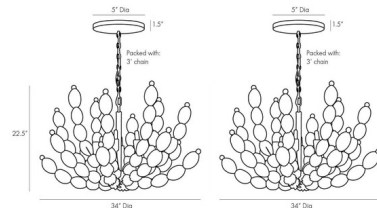

Description

The Indi Chandelier is inspired by the warm Southwest. The organic design resembles cactus reaching towards the sun, adding a decorative look to your room.

Shown in white

Specifications

COLOR N/A
BODY FINISH White
WATTAGE 42W
DIMMER Standard 120V
DIMENSIONS 34"W x 22.5"H
BULB NOT INCLUDED 6 x B10/Candelabra (E12)/7W/120V LED

Technical Information

PRODUCT DIMENSIONS Adjustable Chain Length: 36"

CLICK TO VIEW PRODUCT

Notes: