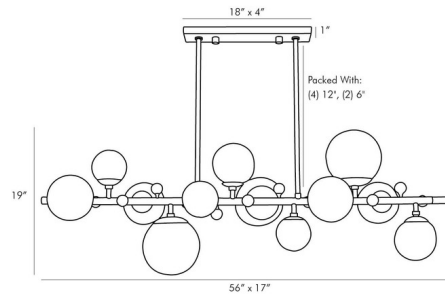

### Specifications

COLOR . . . . . Opal  
BODY FINISH . . . . . Antique Brass  
WATTAGE . . . . . 300W  
DIMMER . . . . . Standard 120V  
DIMENSIONS . . . . . 56"L x 17"W x 19"H  
BULB NOT INCLUDED . . . . . 12 x B10/Candelabra (E12)/25W/120V Incandescent  
OTHER BULB OPTIONS . . . . . 12 x B10/Candelabra (E12)/120V LED

### Technical Information

PRODUCT DIMENSIONS . . . . . Downrods: Two 6" and Four 12" Included

CLICK TO VIEW PRODUCT

Notes: