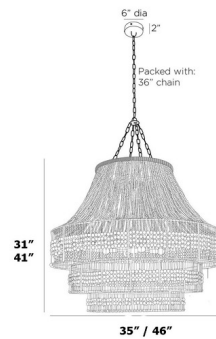

Description

The Tulane Chandelier brings a bold twist to the traditional Empire style. Hand cut wood beads are strung along the abaca wrapped steel frame, to add a hint of nature to your room.

Shown in white / light wood

Specifications

COLOR Light Wood
BODY FINISH White
WATTAGE 56W
DIMMER Standard 120V
DIMENSIONS 35"W x 31"H
BULB NOT INCLUDED 8 x B10/Candelabra (E12)/7W/120V LED
OTHER BULB OPTIONS 8 x B10/Candelabra (E12)/120V LED

Technical Information

PRODUCT DIMENSIONS Adjustable Chain Length: 36"

CLICK TO VIEW PRODUCT

Notes: