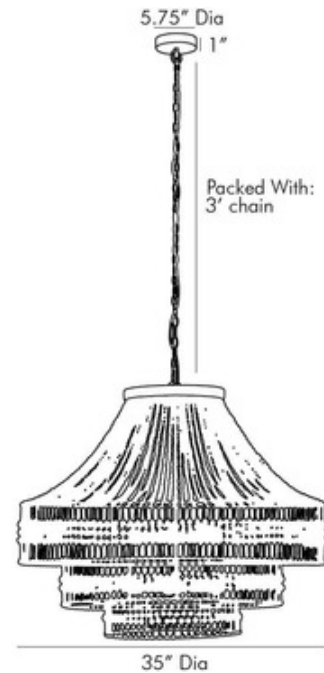

**BRAND**

Arteriors Home

**DESCRIPTION**

The Tulane Chandelier brings a bold twist to the traditional Empire style. Hand cut wood beads are strung along the abaca wrapped steel frame, to add a hint of nature to your room.

Shown in: White / Light Wood

<b>SHADE COLOR</b>	Light Wood
<b>BODY FINISH</b>	White
<b>WATTAGE</b>	320W
<b>DIMMER</b>	Standard 120V
<b>DIMENSIONS</b>	35"W x 31"H
<b>BULB NOT INCLUDED</b>	
<b>LAMP</b>	8 x B10/Candelabra (E12)/40W/120V Incandescent 8 x B10/Candelabra (E12)/120V LED

*Technical Information*

<b>PRODUCT DIMENSIONS</b>	Adjustable Chain Length: 36"
---------------------------	------------------------------

<b>ITEM NUMBER</b>	AHM1079794
--------------------	------------

COMPANY	PROJECT	FIXTURE TYPE	APPROVED BY	DATE