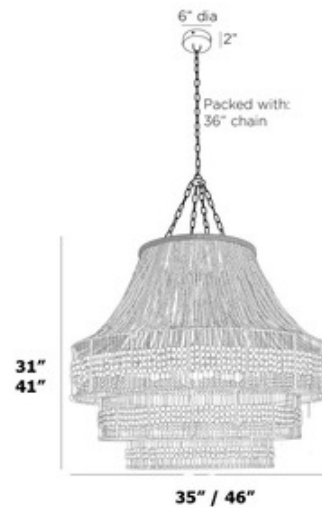

**BRAND**

Arteriors Home

**DESCRIPTION**

The Tulane Chandelier brings a bold twist to the traditional Empire style. Hand cut wood beads are strung along the abaca wrapped steel frame, to add a hint of nature to your room.

*Shown in: White / Light Wood*

<b>SHADE COLOR</b>	Light Wood
<b>BODY FINISH</b>	White
<b>WATTAGE</b>	56W
<b>DIMMER</b>	Standard 120V
<b>DIMENSIONS</b>	35"W x 31"H
<b>BULB NOT INCLUDED</b>	
<b>LAMP</b>	8 x B10/Candelabra (E12)/7W/120V LED 8 x B10/Candelabra (E12)/120V LED

*Technical Information*

<b>PRODUCT DIMENSIONS</b>	Adjustable Chain Length: 36"
---------------------------	------------------------------

<b>SPEC #</b>	AHM1079794
---------------	------------

COMPANY	PROJECT	FIXTURE TYPE	APPROVED BY	DATE