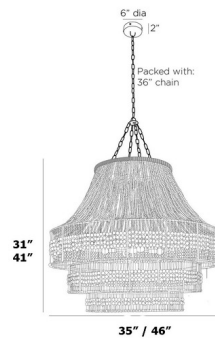

By Arteriors Home

Description

The Tulane Chandelier brings a bold twist to the traditional Empire style. Hand cut wood beads are strung along the abaca wrapped steel frame, to add a hint of nature to your room.

Shown in white / light wood

Specifications

COLOR Light Wood
BODY FINISH White
WATTAGE 56W
DIMMER Standard 120V
DIMENSIONS 35"W x 31"H
BULB NOT INCLUDED 8 x B10/Candelabra (E12)/7W/120V LED
OTHER BULB OPTIONS 8 x B10/Candelabra (E12)/120V LED

Technical Information

PRODUCT DIMENSIONS Adjustable Chain Length: 36"

CLICK TO VIEW PRODUCT

Notes: