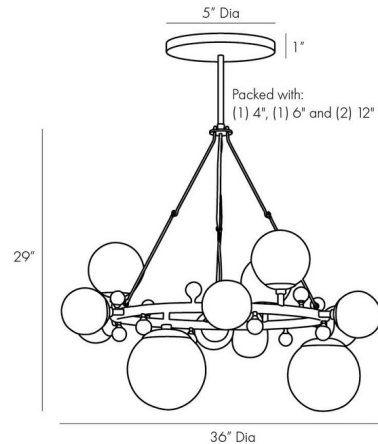

### Specifications

COLOR . . . . . Opal  
BODY FINISH . . . . . Antique Brass  
WATTAGE . . . . . 300W  
DIMMER . . . . . Standard 120V  
DIMENSIONS . . . . . 36"W x 30"H  
BULB NOT INCLUDED . . . . . 12 x B10/Candelabra (E12)/25W/120V Incandescent  
OTHER BULB OPTIONS . . . . . 12 x B10/Candelabra (E12)/120V LED

### Technical Information

PRODUCT DIMENSIONS . . . . . Downrods: One 4", One 6" and Two 12" Included

Shown in antique brass / opal

CLICK TO VIEW PRODUCT

Notes: