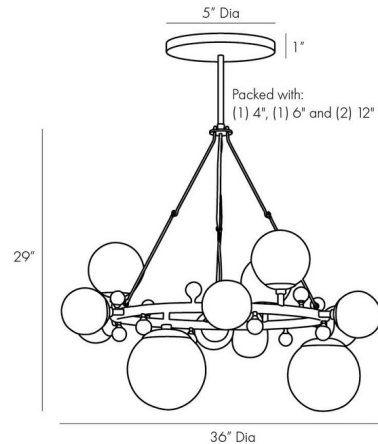

Shown in antique brass / opal

CLICK TO VIEW PRODUCT

Notes: